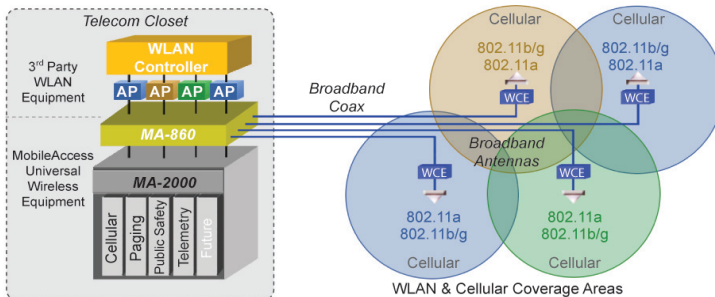

WLAN Integration

Support for 802.11a/b/g WLAN coverage can be added to an MA-2000 deployment by using the MA-860 WLAN Module. By combining WLAN coverage with other wireless services, enterprises can deliver a complete wireless solution cost-effectively with a single infrastructure investment.